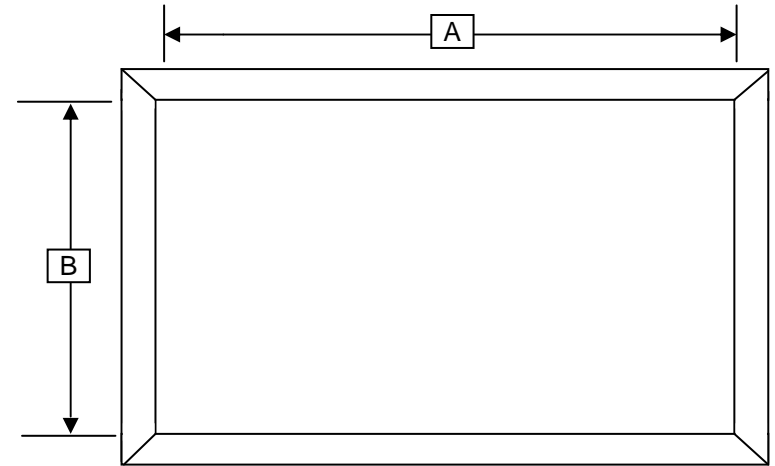

**TRIM**

- 302 = 1" X 3/8"
- 304RM = 1-1/2" X 5/16"
- 304-2 = 2" X 5/16"
- OTHER \_\_\_\_\_

**CASED OPEN - 4 SIDED**

**QTY:**

**MARK #**

---

---

---

**Special Instructions**

---

---

---

Rough Opening  
Information:  
Width = ID (A) + 1-1/2"  
Height = ID (B) + 1-1/2"

Adjustable Cased Open  
Frame  
Includes H-Bar

Finish floor → \_\_\_\_\_

ID WIDTH	ID HEIGHT	Western Integrated Materials, Inc.		
A	B			